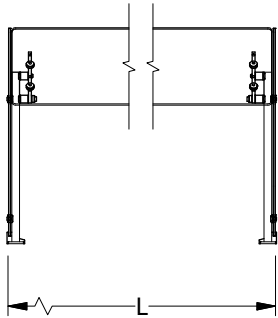

-Overall Dimensions -
 L - 48" Max (1/4" Glass)
 - 60" Max (3/8" Glass)

End Panel Kit

GLASS ADJUSTMENT POSITIONS