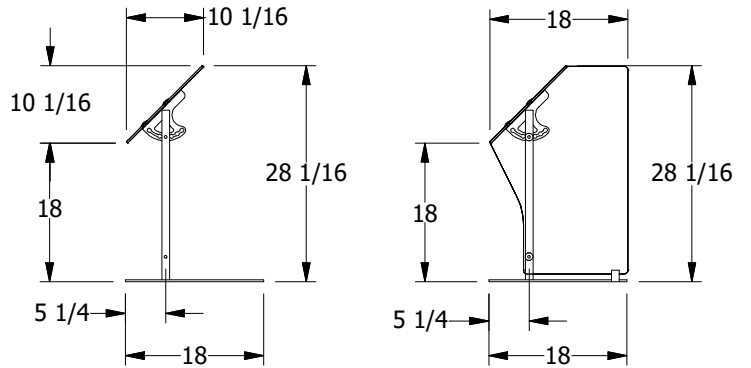

-Overall Dimensions -
 L - 48" Max (1/4" Glass)
 - 60" Max (3/8" Glass)

End Panel Kit

GLASS ADJUSTMENT POSITIONS